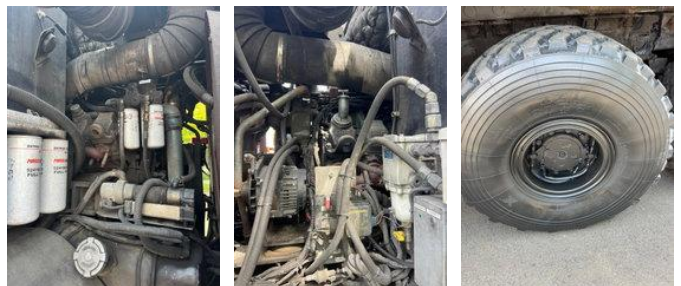

E-ONE CRASHTENDER 8X8 TITAN P6 HPR G-Series - 2 PIECES IN STOCK

General characteristics

Brand	E-ONE
Subcategory	Fire truck
Meter reading	45.000km
Year of construction	2002
Condition	Used
General state	Very good
Fuel	Diesel
Reference	DI980180

Properties

Single weight	27.000kg
GVW	42.000kg
Length	1.200cm

Width	300cm
Cabin	Crewcab
Cylinder capacity	24.000cc

E-ONE CRASHTENDER 8X8 TITAN P6 HPR G-Series - 2 PIECES IN STOCK

Technical specifications

Number of axes	4
Axis configuration	8x8
Assets	1.005hp