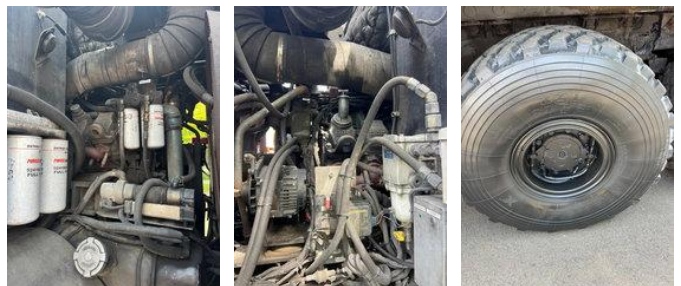

E-ONE CRASHTENDER 8X8 TITAN P6 HPR G-Series - 2 PIECES IN STOCK

General characteristics

Brand	E-ONE
Subcategory	Fire truck
Meter reading	45.000km
Year of construction	2002
Condition	Used
General state	Very good
Fuel	Diesel
Reference	DI980180

Properties

Single weight	27.000kg
GVW	42.000kg
Length	1.200cm

Width	300cm
Cabin	Crewcab
Cylinder capacity	24.000cc

E-ONE CRASHTENDER 8X8 TITAN P6 HPR G-Series - 2 PIECES IN STOCK

Technical specifications

Number of axes	4
Axis configuration	8x8
Assets	1.005hp