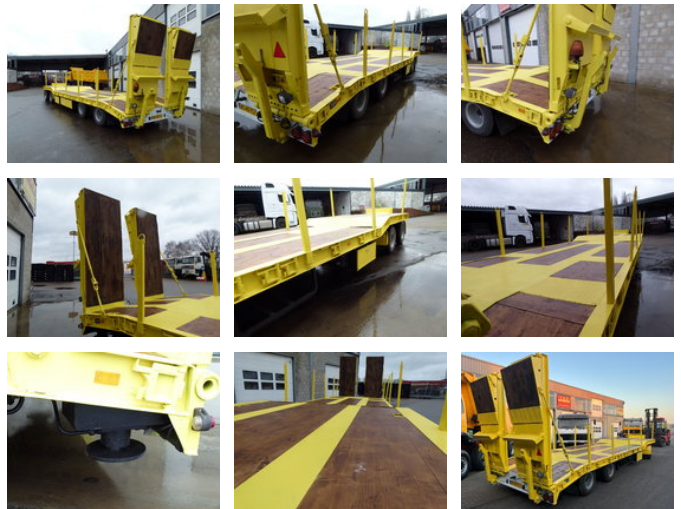

## Goldhofer TU 4-30/80 (2+2)

### General characteristics

Brand	Goldhofer
Subcategory	Lowloader
License plate	WG-42-TJ
Year of construction	1991
Date of first registration	21-06-1991
Condition	Used
Reference	AW980074

### Properties

Single weight	9.680kg
Load capacity	26.320kg
GVW	36.000kg
Width	275cm

# Goldhofer TU 4-30/80 (2+2)