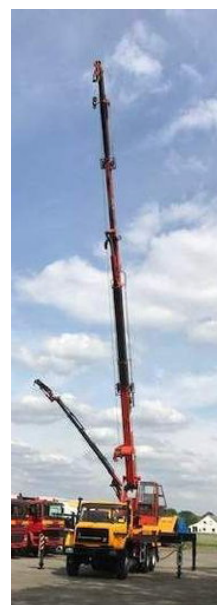

Iveco 256-26 AK 6x6 - Crane HMK420T

General characteristics

| | |
|----------------------------|-------------|
| Brand | Iveco |
| Subcategory | Crane truck |
| Year of construction | 1980 |
| Date of first registration | 22-05-1980 |
| Colour | Otherwise |
| Condition | Used |
| Fuel | Diesel |
| Reference | IV980062 |

Iveco 256-26 AK 6x6 - Crane HMK420T

Technical specifications

| | |
|--------------------|-------|
| Number of axes | 3 |
| Axis configuration | 6x6 |
| Assets | 256hp |

Description

IVECO M256 D26 AK 6x6 German Registration with CRANE from 1993 make MKG Type HMK 420T a2-a2 42 T/M Total height 31 Meter Range +27 Meter At 11,1 Meter 3100 Kos At 27,4 Meter 500 Kos Fully hydraulic, also the jib-extension Hydraulic contra-weight Spare parts list and instruction manual available WORLDWIDE DELIVERY