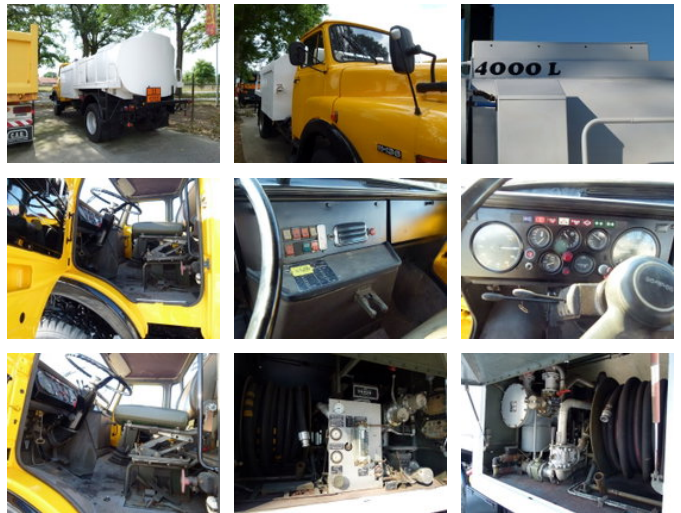

MAN 11.136 Fuel tanker - 4x4

General characteristics

Brand	MAN
Subcategory	Box
Year of construction	1976
Condition	Used
Fuel	Diesel
Reference	MA980361

Properties

Cabin

Neer

MAN 11.136 Fuel tanker - 4x4

Technical specifications

Number of axes	2
Axis configuration	4x4
Transmission	Manual transmission
Assets	136hp

Accessories