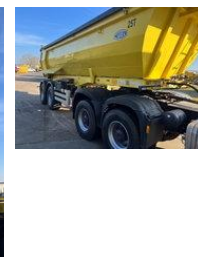

## Meiller DMC OL 37T-C

### General characteristics

Brand	Meiller
Subcategory	Tipper
Year of construction	2010
Date of first registration	16-02-2010
Condition	Used
Reference	OP980372

### Properties

Single weight	8.000kg
GVW	37.000kg
Length	845cm