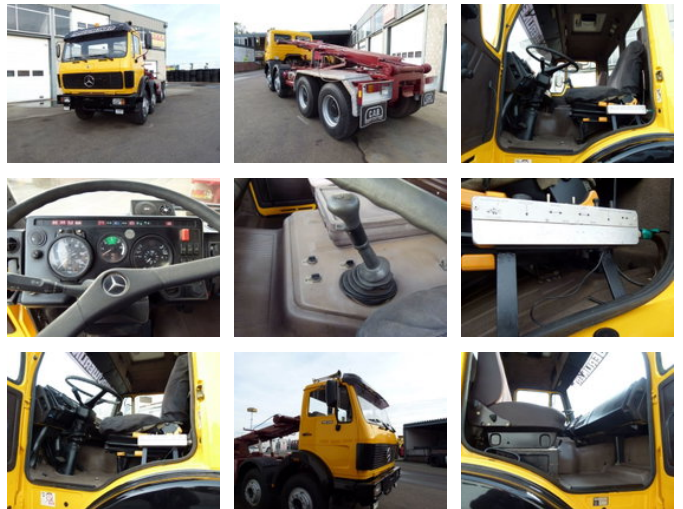

Mercedes-Benz 3336 K - 8x4

General characteristics

Brand	Mercedes-Benz
Subcategory	Container
Container system	cable
License plate	BT-98-ZK
Year of construction	1987
Date of first registration	09-01-1987
Condition	Used
Fuel	Diesel
Reference	ME980143

Properties

Single weight	12.120kg
Load capacity	20.880kg
GVW	33.000kg
Length	770cm
Width	250cm
Cabin	Neer

Mercedes-Benz 3336 K - 8x4

Technical specifications

Number of axes	4
Axis configuration	8x4
Transmission	Manual transmission