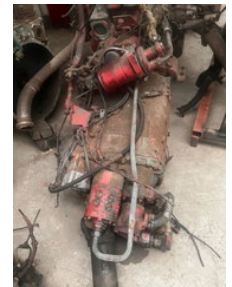

Mercedes-Benz OM423

General characteristics

Brand	Mercedes-Benz
Subcategory	Motor
Condition	Used
Reference	OM423-8x8

Mercedes-Benz OM423

Accessories