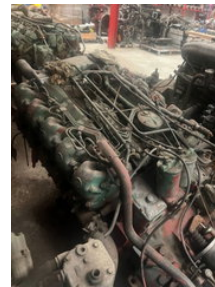

Mercedes-Benz OM423

General characteristics

Brand	Mercedes-Benz
Subcategory	Motor
Condition	Used
Reference	OM423-8x8

Mercedes-Benz OM423

Accessories