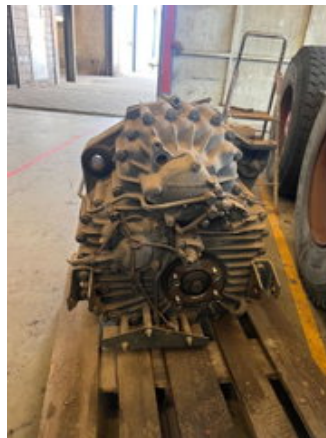

Mercedes-Benz VG 2400 3 W 1;448

General characteristics

Brand	Mercedes-Benz
Subcategory	Transfer case
Condition	Used

Mercedes-Benz VG 2400 3 W 1;448

Accessories