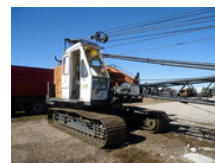

Priestman LION 111

General characteristics

Brand	Priestman
Subcategory	Dragline
Colour	Otherwise
Condition	Used
General state	Very good
Reference	LION 111

Priestman LION 111

Technical specifications

Drive

tracks