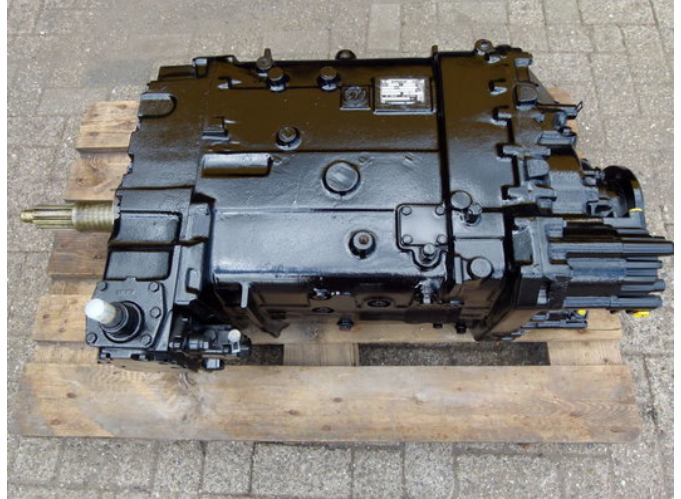

ZF 16S220 Nieuw / New - 25 pcs.

General characteristics

| | |
|-------------|-----------|
| Brand | ZF |
| Subcategory | Gearbox |
| Reference | ZF-16S220 |

ZF 16S220 Nieuw / New - 25 pcs.

Description

New gearboxes 25 Units